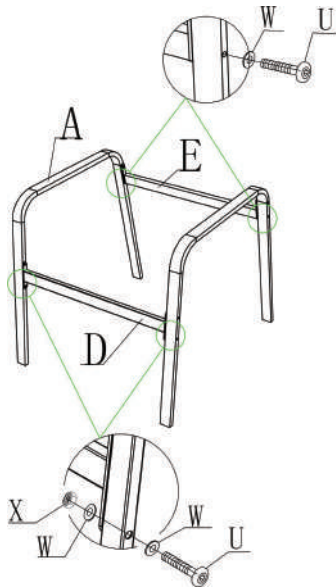

## OUTDOOR PATIO SET ASSEMBLY INSTRUCTIONS

**CHAIR: D65XW58XH74CM**

**DOUBLE CHAIR: D65XW111.5XH74CM**

**TABLE: D50 xH44.5CM**

IMPORTANT: PLEASE READ THESE INSTRUCTIONS FULLY BEFORE STARTING ASSEMBLY

# SPARE PART LIST:

A		6	J		1	S	 M6*15	5
B		2	K		1	T	 M6*30	16
C		2	L		1	U	 M6*45	12
D		2	M		1	V	 M6*62	12
E		2	N		2	W	 Ø6	79
F		2	O		2	X	 M6	34
G		2	P		1	Y		4
H		1	Q		1	Z	 M8	4
I		1	R		1		 S=4	2
								2

# Single Chair X 2PCS:

Step 1

Step 2

Step 3

Step 4

Step 5

# Table X 1PC:

Step 1

Step 2