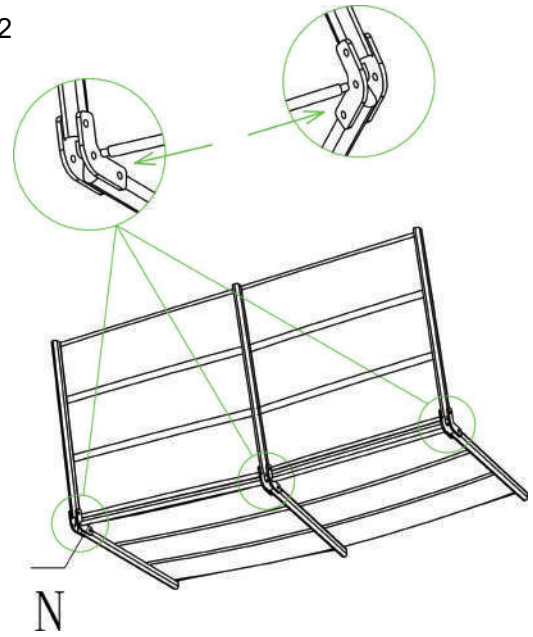

## OUTDOOR PATIO SET ASSEMBLY INSTRUCTIONS

**CHAIR: D65XW58XH74CM**

**DOUBLE CHAIR: D65XW111.5XH74CM**

**TABLE: D50 xH44.5CM**

IMPORTANT: PLEASE READ THESE INSTRUCTIONS FULLY BEFORE STARTING ASSEMBLY

# SPARE PART LIST:

A		6	J		1	S	 M6*15	5
B		2	K		1	T	 M6*30	16
C		2	L		1	U	 M6*45	12
D		2	M		1	V	 M6*62	12
E		2	N		2	W	 Ø6	79
F		2	O		2	X	 M6	34
G		2	P		1	Y		4
H		1	Q		1	Z	 M8	4
I		1	R		1		 S=4	2
								2

# Double Chair X 1PC:

Step 1

Step 2

Step 3

Step 4

Step 5

Step 6