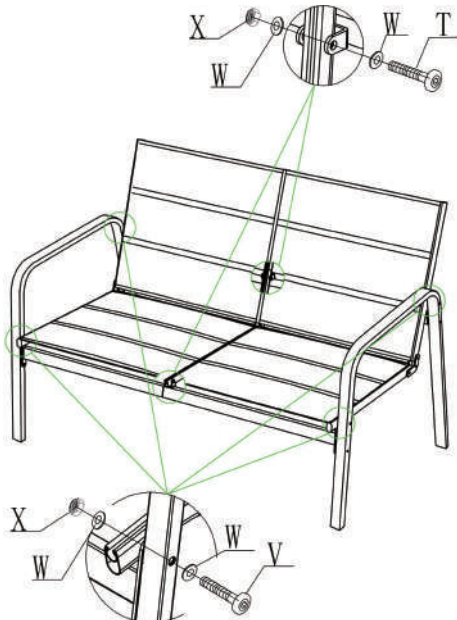

## OUTDOOR PATIO SET ASSEMBLY INSTRUCTIONS

**CHAIR: D65XW58XH74CM**

**DOUBLE CHAIR: D65XW111.5XH74CM**

**TABLE: D50 xH44.5CM**

IMPORTANT: PLEASE READ THESE INSTRUCTIONS FULLY BEFORE STARTING ASSEMBLY

# SPARE PART LIST:

A		6	J		1	S	 M6*15	5
B		2	K		1	T	 M6*30	16
C		2	L		1	U	 M6*45	12
D		2	M		1	V	 M6*62	12
E		2	N		2	W	 Ø6	79
F		2	O		2	X	 M6	34
G		2	P		1	Y		4
H		1	Q		1	Z	 M8	4
I		1	R		1		 S=4	2
								2

# Double Chair X 1PC:

Step 1

Step 2

Step 3

Step 4

Step 5

Step 6

# Single Chair X 2PCS:

Step 1

Step 2

Step 3

Step 4

Step 5