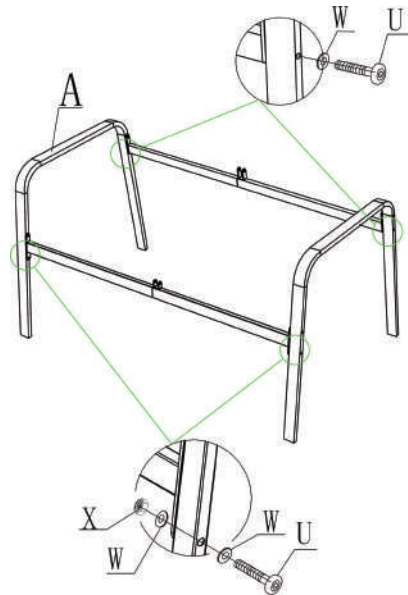

## OUTDOOR PATIO SET ASSEMBLY INSTRUCTIONS

**CHAIR: D65XW58XH74CM**

**DOUBLE CHAIR: D65XW111.5XH74CM**

**TABLE: D50 xH44.5CM**

IMPORTANT: PLEASE READ THESE INSTRUCTIONS FULLY BEFORE STARTING ASSEMBLY

# SPARE PART LIST:

A		6	J		1	S	 M6*15	5
B		2	K		1	T	 M6*30	16
C		2	L		1	U	 M6*45	12
D		2	M		1	V	 M6*62	12
E		2	N		2	W	 Ø6	79
F		2	O		2	X	 M6	34
G		2	P		1	Y		4
H		1	Q		1	Z	 M8	4
I		1	R		1		 S=4	2
								2

# Double Chair X 1PC:

Step 1

Step 2

Step 3

Step 4

Step 5

Step 6

# Single Chair X 2PCS:

Step 1

Step 2

Step 3

Step 4

Step 5