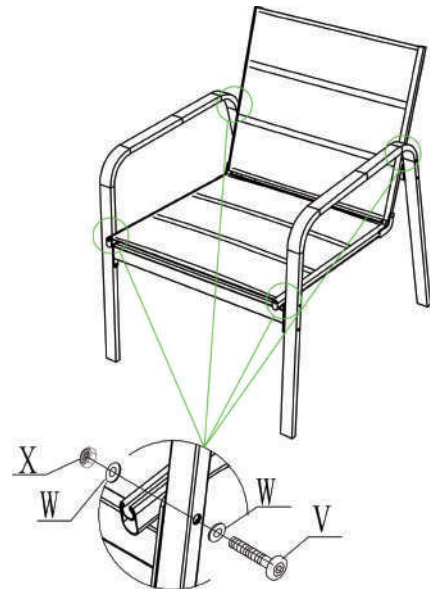

## OUTDOOR PATIO SET ASSEMBLY INSTRUCTIONS

**CHAIR: D65XW58XH74CM**

**DOUBLE CHAIR: D65XW111.5XH74CM**

**TABLE: D50 xH44.5CM**

IMPORTANT: PLEASE READ THESE INSTRUCTIONS FULLY BEFORE STARTING ASSEMBLY

# Double Chair X 1PC:

Step 1

Step 2

Step 3

Step 4

Step 5

Step 6

# Single Chair X 2PCS:

Step 1

Step 2

Step 3

Step 4

Step 5

# Table X 1PC:

Step 1

Step 2