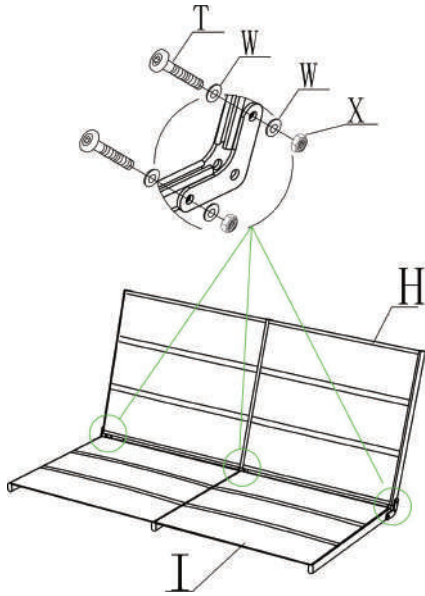

Double Chair X 1PC:

Step 1